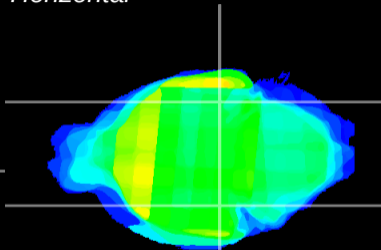

Coronal

Sagittal-R

Sagittal-L

ViBrism: CX30381
Horizontal

ventral S