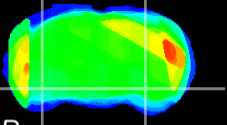

Coronal

Sagittal-R

Sagittal-L

ViBrism: CX30381
Horizontal

ventral S