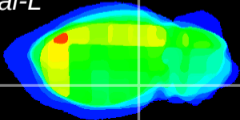

Coronal

Sagittal-R

Sagittal-L

ViBrism: CX30381
Horizontal

ventral S