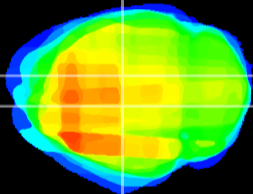

Coronal

Sagittal-R

Sagittal-L

ViBrism: CX30394
Horizontal

DG