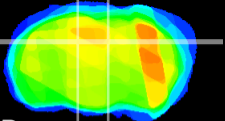

Coronal

Sagittal-R

Sagittal-L

ViBrism: CX30394
Horizontal

DG