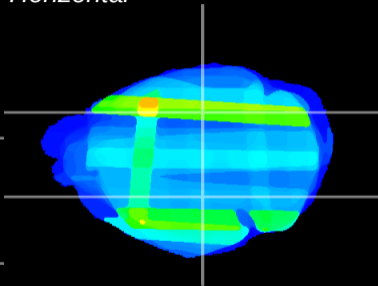

Coronal

Sagittal-R

Sagittal-L

ViBrism: CX30398
Horizontal

LG