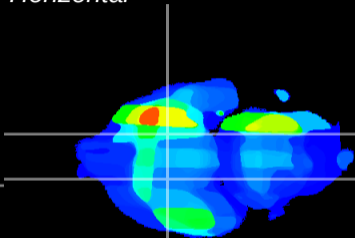

Coronal

Sagittal-R

Sagittal-L

ViBrisM: CX30398
Horizontal

S0