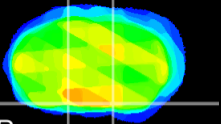

Coronal

Sagittal-R

Sagittal-L

ViBrism: CX30402
Horizontal

S0