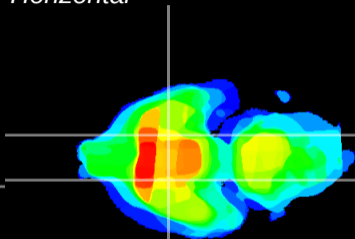

Coronal

Sagittal-R

Sagittal-L

ViBrism: CX30402
Horizontal

S0