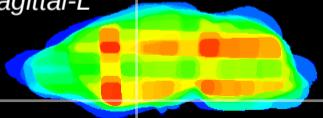

Coronal

Sagittal-R

Sagittal-L

ViBrism: CX30402
Horizontal

S0