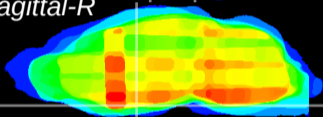

Coronal

Sagittal-R

Sagittal-L

ViBrism: CX30402
Horizontal

S0