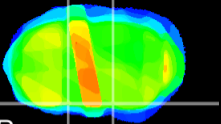

Coronal

Sagittal-R

Sagittal-L

ViBrism: CX30415
Horizontal

S0