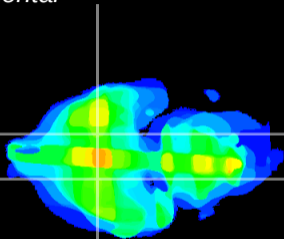

Coronal

Sagittal-R

Sagittal-L

ViBrism: CX30415
Horizontal

S0