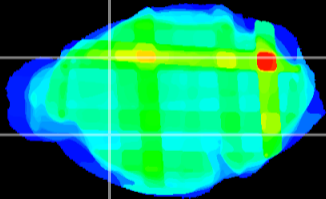

Coronal

Sagittal-R

Sagittal-L

ViBris: CX30422
Horizontal

CPU lateral