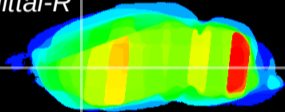

Coronal

Sagittal-R

Sagittal-L

ViBris: CX30422
Horizontal

CPU lateral