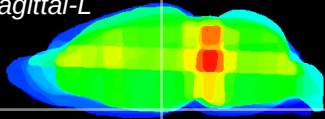

Coronal

Sagittal-R

Sagittal-L

ViBrism: CX30445
Horizontal

ME