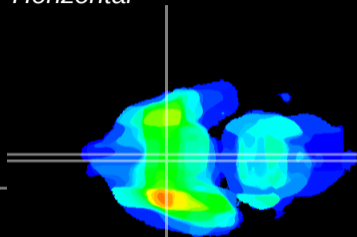

Coronal

Sagittal-R

Sagittal-L

ViBrism: CX30449
Horizontal

SCN