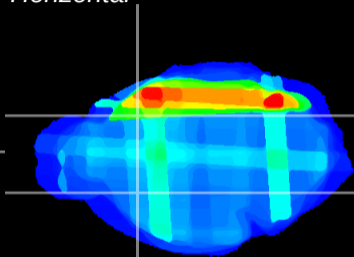

Coronal

Sagittal-R

Sagittal-L

ViBrism: CX30457
Horizontal

CPU lateral