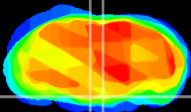

Coronal

Sagittal-R

Sagittal-L

ViBrism: CX30469
Horizontal

Pn