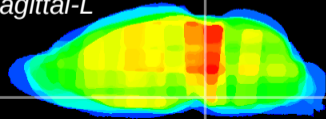

Coronal

Sagittal-R

Sagittal-L

ViBrism: CX30469
Horizontal

Pn