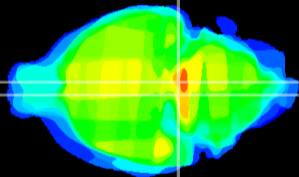

Coronal

Sagittal-R

Sagittal-L

ViBrism: CX30469
Horizontal

Pn