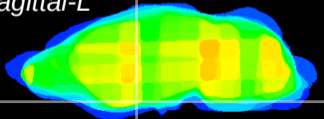

Coronal

Sagittal-R

Sagittal-L

ViBrism: CX30477
Horizontal

S0