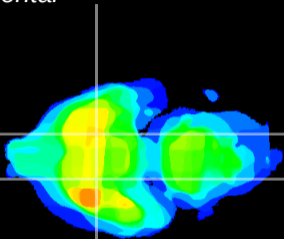

Coronal

Sagittal-R

Sagittal-L

ViBrism: CX30477
Horizontal

S0