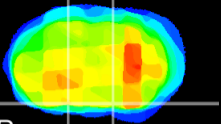

Coronal

Sagittal-R

Sagittal-L

ViBrism: CX30477
Horizontal

S0