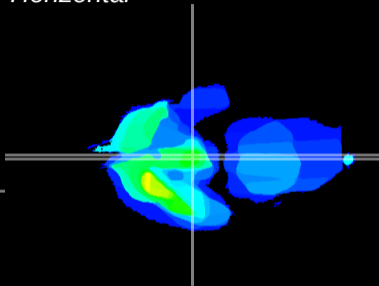

Coronal

Sagittal-R

Sagittal-L

ViBrism: CX30481
Horizontal

ME