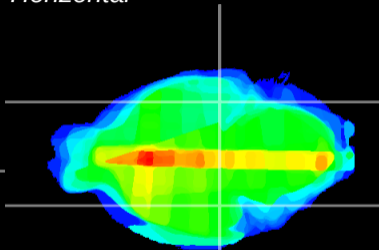

Coronal

Sagittal-R

Sagittal-L

ViBrism: CX30481
Horizontal

ventral S