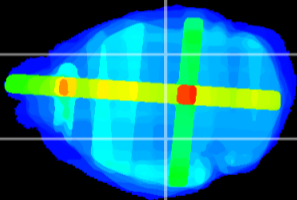

*Coronal*

*Sagittal-R*

*Sagittal-L*

ViBrism: CX30497  
*Horizontal*

LG