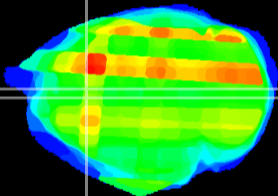

Coronal

Sagittal-R

Sagittal-L

ViBriSM: CX30507
Horizontal

Cx cingulate