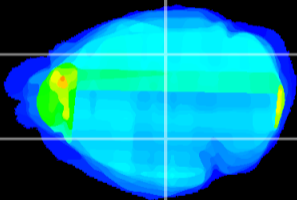

Coronal

Sagittal-R

Sagittal-L

ViBrism: CX30517
Horizontal

LG