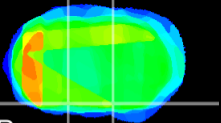

Coronal

Sagittal-R

Sagittal-L

ViBrism: CX30551
Horizontal

S0