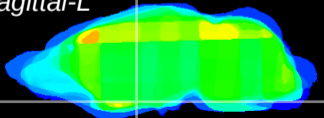

Coronal

Sagittal-R

Sagittal-L

ViBrism: CX30551
Horizontal

S0