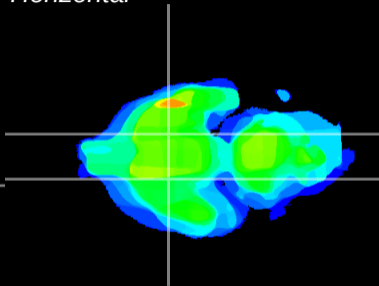

Coronal

Sagittal-R

Sagittal-L

ViBrism: CX30551
Horizontal

S0