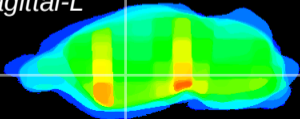

Coronal

Sagittal-R

Sagittal-L

ViBrisM: CX30561
Horizontal

GP