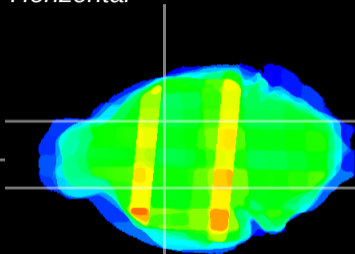

Coronal

Sagittal-R

Sagittal-L

ViBrisM: CX30561
Horizontal

GP