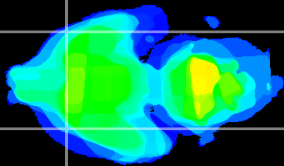

*Coronal*

*Sagittal-R*

*Sagittal-L*

ViBrism: CX30565  
*Horizontal*

Pir