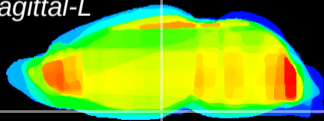

Coronal

Sagittal-R

Sagittal-L

ViBrism: CX30592
Horizontal

ME