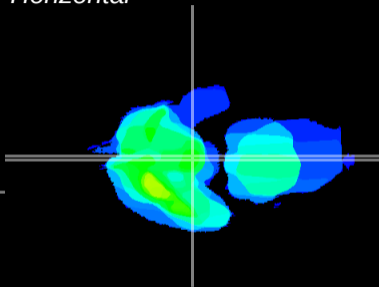

Coronal

Sagittal-R

Sagittal-L

ViBrism: CX30592
Horizontal

ME