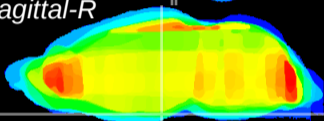

Coronal

Sagittal-R

Sagittal-L

ViBrism: CX30592
Horizontal

ME