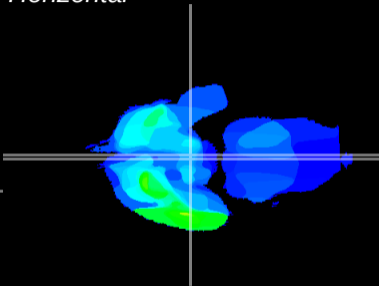

*Coronal*

*Sagittal-R*

*Sagittal-L*

ViBrism: CX30597  
*Horizontal*

ME