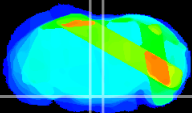

*Coronal*

*Sagittal-R*

*Sagittal-L*

ViBrism: CX30600  
*Horizontal*

Pn