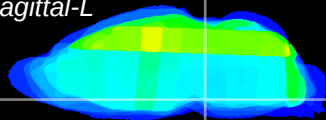

*Coronal*

*Sagittal-R*

*Sagittal-L*

ViBrism: CX30600  
*Horizontal*

Pn