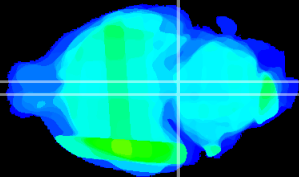

*Coronal*

*Sagittal-R*

*Sagittal-L*

ViBrism: CX30600  
*Horizontal*

Pn