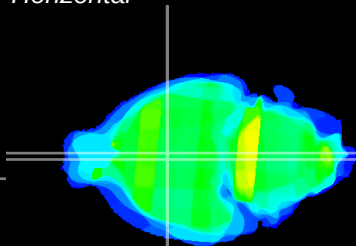

Coronal

Sagittal-R

Sagittal-L

ViBriSm: CX30602  
Horizontal

SPa dorsal