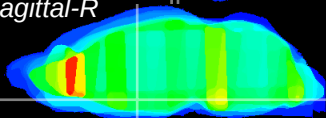

Coronal

Sagittal-R

Sagittal-L

ViBriSm: CX30602  
Horizontal

SPa dorsal