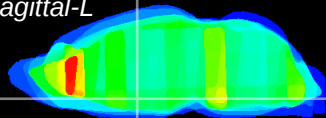

Coronal

Sagittal-R

Sagittal-L

ViBriSm: CX30602  
Horizontal

SPa dorsal