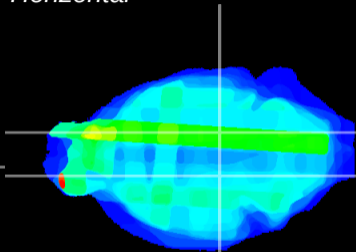

Coronal

Sagittal-R

Sagittal-L

ViBrism: CX30605
Horizontal

SN