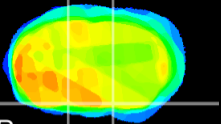

Coronal

Sagittal-R

Sagittal-L

ViBrisM: CX30610  
Horizontal

S0