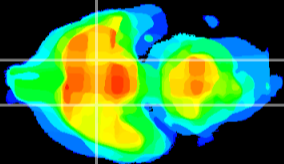

Coronal

Sagittal-R

Sagittal-L

ViBrisM: CX30610  
Horizontal

S0