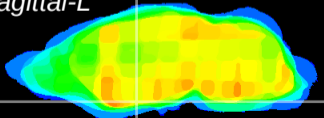

Coronal

Sagittal-R

Sagittal-L

ViBrisM: CX30610  
Horizontal

S0