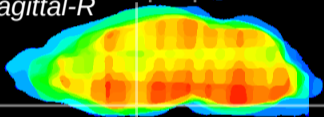

Coronal

Sagittal-R

Sagittal-L

ViBrisM: CX30610  
Horizontal

S0