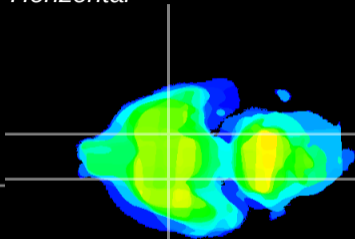

*Coronal*

*Sagittal-R*

*Sagittal-L*

ViBrism: CX30623  
*Horizontal*

S0