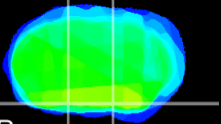

*Coronal*

*Sagittal-R*

*Sagittal-L*

ViBrism: CX30623  
*Horizontal*

S0