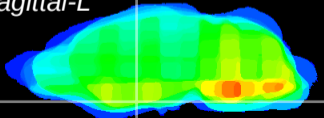

*Coronal*

*Sagittal-R*

*Sagittal-L*

ViBrism: CX30623  
*Horizontal*

S0