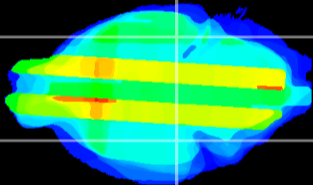

Coronal

Sagittal-R

Sagittal-L

ViBrism: CX30630
Horizontal

ventral S