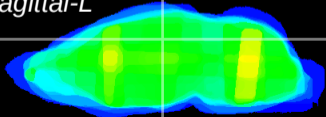

Coronal

Sagittal-R

Sagittal-L

ViBrism: CX30636
Horizontal

DG