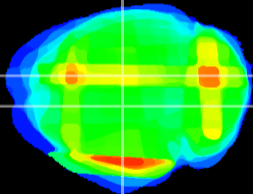

Coronal

Sagittal-R

Sagittal-L

ViBrism: CX30636
Horizontal

DG