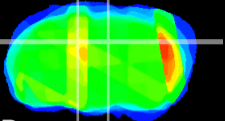

Coronal

Sagittal-R

Sagittal-L

ViBrism: CX30636
Horizontal

DG