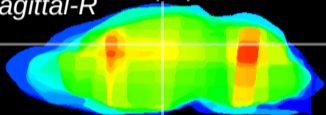

Coronal

Sagittal-R

Sagittal-L

ViBrism: CX30636
Horizontal

DG