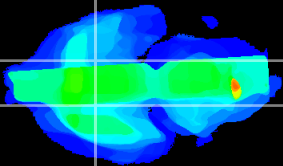

*Coronal*

*Sagittal-R*

*Sagittal-L*

ViBriSM: CX30648  
*Horizontal*

S0