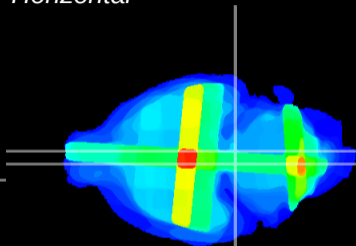

Coronal

Sagittal-R

Sagittal-L

ViBrism: CX30661
Horizontal

Pn