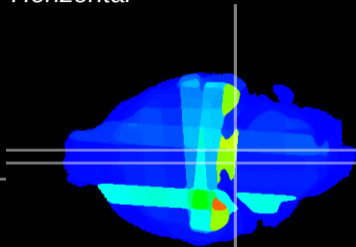

Coronal

Sagittal-R

Sagittal-L

ViBrism: CX30664
Horizontal

Pn