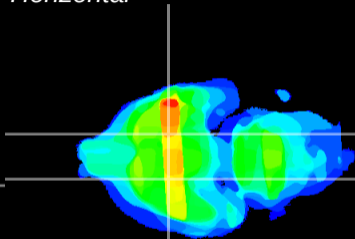

Coronal

Sagittal-R

Sagittal-L

ViBriSM: CX30665
Horizontal

S0