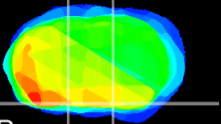

Coronal

Sagittal-R

Sagittal-L

ViBriSM: CX30665
Horizontal

S0