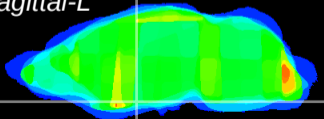

*Coronal*

*Sagittal-R*

*Sagittal-L*

ViBrism: CX30668  
*Horizontal*

S0