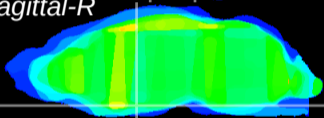

*Coronal*

*Sagittal-R*

*Sagittal-L*

ViBrism: CX30668  
*Horizontal*

S0