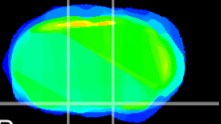

*Coronal*

*Sagittal-R*

*Sagittal-L*

ViBrism: CX30668  
*Horizontal*

S0