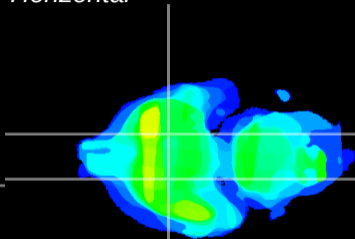

*Coronal*

*Sagittal-R*

*Sagittal-L*

ViBrism: CX30668  
*Horizontal*

S0