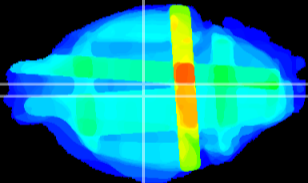

Coronal

Sagittal-R

Sagittal-L

ViBrism: CX30671
Horizontal

DM