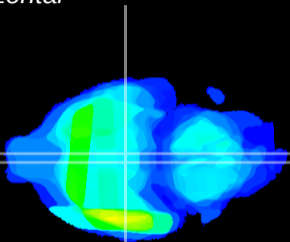

Coronal

Sagittal-R

Sagittal-L

ViBrism: CX30673
Horizontal

VMH