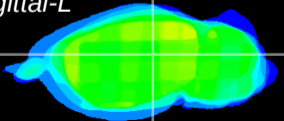

Coronal

Sagittal-R

Sagittal-L

ViBrism: CX30682
Horizontal

LG