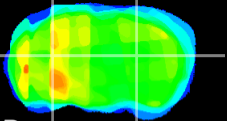

Coronal

Sagittal-R

Sagittal-L

ViBrism: CX30682
Horizontal

LG