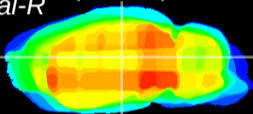

Coronal

Sagittal-R

Sagittal-L

ViBrism: CX30682
Horizontal

LG