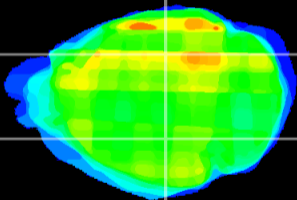

Coronal

Sagittal-R

Sagittal-L

ViBrism: CX30682
Horizontal

LG