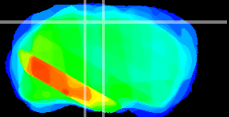

Coronal

Sagittal-R

Sagittal-L

ViBrisM: CX30686
Horizontal

RS