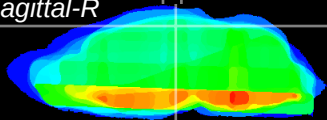

Coronal

Sagittal-R

Sagittal-L

ViBrisM: CX30686
Horizontal

RS