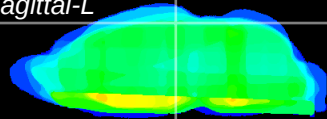

Coronal

Sagittal-R

Sagittal-L

ViBrisM: CX30686
Horizontal

RS