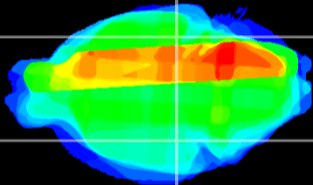

Coronal

Sagittal-R

Sagittal-L

ViBrisM: CX30686
Horizontal

ventral S