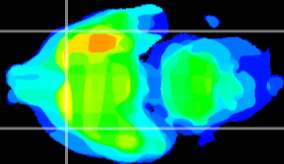

*Coronal*

*Sagittal-R*

*Sagittal-L*

ViBrism: CX30697  
*Horizontal*

Pir