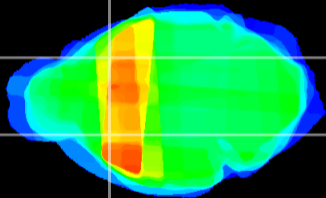

Coronal

Sagittal-R

Sagittal-L

ViBriSm: CX30703
Horizontal

CPU lateral