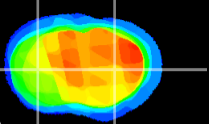

Coronal

Sagittal-R

Sagittal-L

ViBriSm: CX30703
Horizontal

CPU lateral