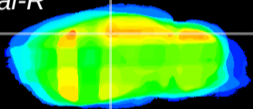

Coronal

Sagittal-R

Sagittal-L

ViBrism: CX30704
Horizontal

CA2/CA3