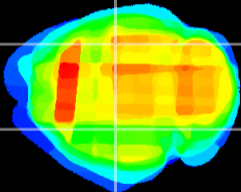

Coronal

Sagittal-R

Sagittal-L

ViBrism: CX30704
Horizontal

CA2/CA3