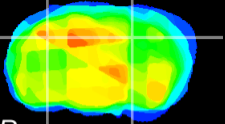

Coronal

Sagittal-R

Sagittal-L

ViBrism: CX30704
Horizontal

CA2/CA3