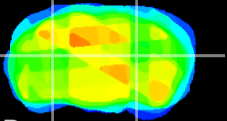

Coronal

Sagittal-R

Sagittal-L

ViBrism: CX30704
Horizontal

LG