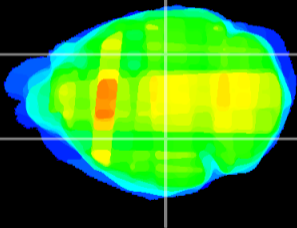

Coronal

Sagittal-R

Sagittal-L

ViBrism: CX30704
Horizontal

LG