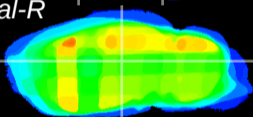

Coronal

Sagittal-R

Sagittal-L

ViBrism: CX30704
Horizontal

LG