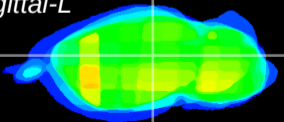

Coronal

Sagittal-R

Sagittal-L

ViBrism: CX30704
Horizontal

LG