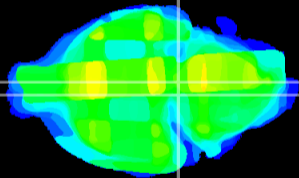

Coronal

Sagittal-R

Sagittal-L

ViBrism: CX30707
Horizontal

Pn