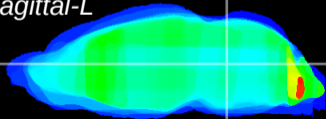

Coronal

Sagittal-R

Sagittal-L

ViBrism: CX30714
Horizontal

Tg