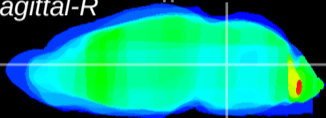

Coronal

Sagittal-R

Sagittal-L

ViBrism: CX30714
Horizontal

Tg