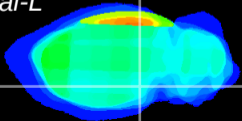

Coronal

Sagittal-R

Sagittal-L

ViBrism: CX30714
Horizontal