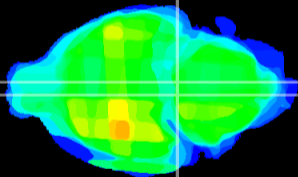

Coronal

Sagittal-R

Sagittal-L

ViBris: CX30716
Horizontal

Pn