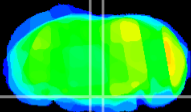

Coronal

Sagittal-R

Sagittal-L

ViBris: CX30716
Horizontal

Pn