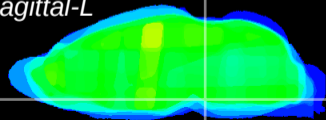

Coronal

Sagittal-R

Sagittal-L

ViBris: CX30716
Horizontal

Pn