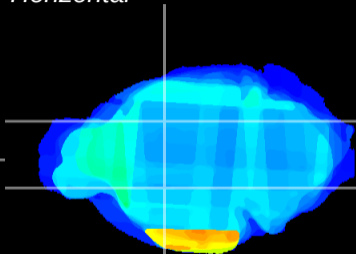

Coronal

Sagittal-R

Sagittal-L

ViBrism: CX30728
Horizontal

GP