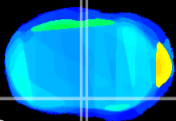

Coronal

Sagittal-R

Sagittal-L

ViBris: CX30728
Horizontal

MPA