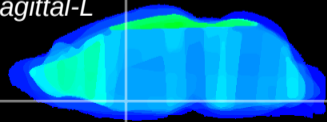

Coronal

Sagittal-R

Sagittal-L

ViBris: CX30728
Horizontal

MPA