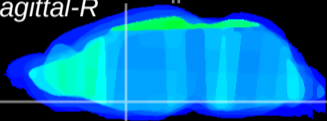

Coronal

Sagittal-R

Sagittal-L

ViBris: CX30728
Horizontal

MPA