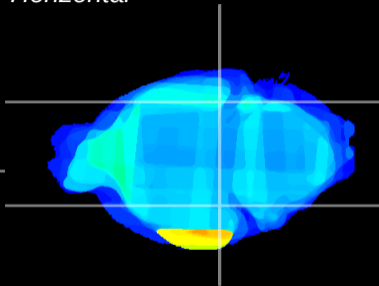

Coronal

Sagittal-R

Sagittal-L

ViBrism: CX30728
Horizontal

ventral S